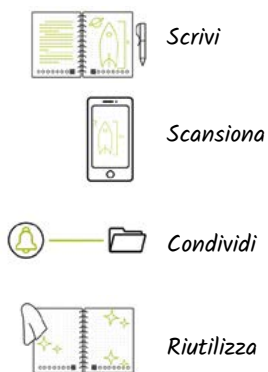

La confezione comprende sempre:
- quaderno
- penna cancellabile
- panno
- istruzioni