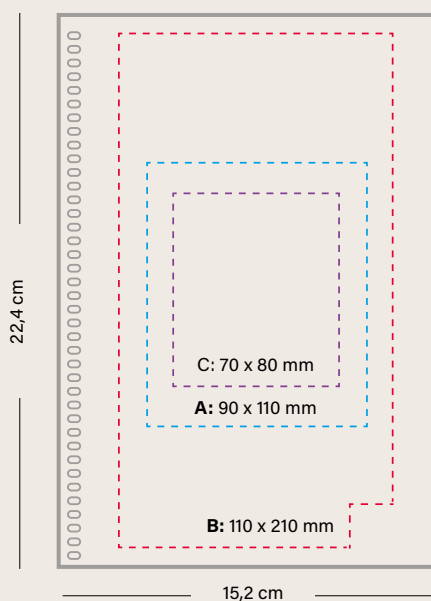

Personalizzazione

ROCKETBOOK® CORE EXECUTIVE A5

3728

A SP: max. 1 col.

B BP: full-colour

C HS: max. 1 col.

36 pagine

MOQ 25 pz.

Prezzo (€)

ROCKETBOOK® CORE EXECUTIVE A5	25-49	50-99	100-249	250-499	500-999	1000
3728						
SP	38,52	35,02	32,76	29,81	28,08	27,21
HS	39,18	35,62	33,17	30,09	28,32	27,65
BP	44,05	40,05	35,72	32,60	30,68	29,01

I prezzi includono una stampa in una posizione secondo la tecnica specificata.

CONFEZIONI SPECIALI

IMBALLAGGIO ESTERNO

STAMPATO NEGLI STABILIMENTI BIC

CONFORMITÀ NORMATIVA

IMPRIM'VERT®

APP ROCKETBOOK® DISPONIBILE IN

TECNICHE DI STAMPA

SERIGRAFIA

BRITEPIX™

HOT STAMPING

SCARICA L'APP

COME FUNZIONA

Vedere pagina 250 per una spiegazione dettagliata delle icone.