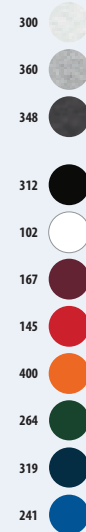

CARTELLA COLORI SOLO Group

102 Bianco   146 Bordeaux   241 Blu royal   272 Verde prato   301 Giallo oro
140 Fucsia   167 Rosso Borgogna   264 Verde bottiglia   281 Verde lime   312 Nero
145 Rosso   220 Cielo   269 Army   300 Ash   319 Blu oltremare

321 Acqua   384 Grigio scuro
348 Grigio antracite melange   400 Arancio
360 Grigio medio melange   712 Viola scuro