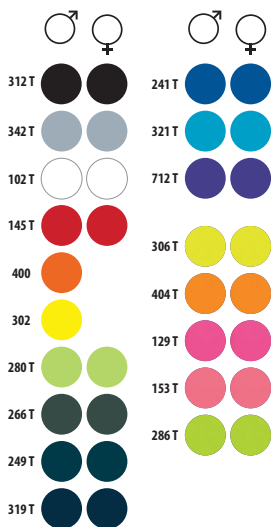

18 COLORI E 8 TAGLIE

SOL'S SPORTY 11939

MESH DI POLIESTERE 140
100% poliestere effetto traspirante

♂		XXS	XS	S	M	L	XL	XXL	3XL
	A/B	66/44	68/47	70/50	72/53	74/56	76/59	78/62	80/65
		8,7 KG		55 X 36 X 23 CM					
	10	50							

SOL'S SPORTY Women 01159

MESH DI POLIESTERE 140
100% poliestere effetto traspirante

♀		XS	S	M	L	XL	XXL
	A/B	60/41	62/44	64/47	66/50	68/53	70/56
		5 KG		56 X 37 X 23 CM			
	10	50