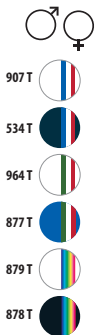

SOL'S RAINBOW
Men 03108
SOL'S RAINBOW
Women 03109

JERSEY 155
100% cotone semi-
pettinato Ringspun

♂	S	M	L	XL	XXL	3XL	4XL
	70/48	72/51	74/54	76/57	78/60	80/63	82/66

♀	S	M	L	XL	XXL	3XL
	64/41	66/44	68/47	70/50	72/53	74/56