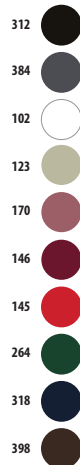

SOL'S BUCKET NYLON
03999

RIPSTOP 125
100% nylon riciclato
Reversibile e bicolore