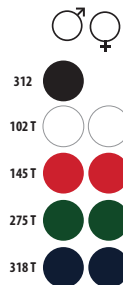

SOL'S PRACTICE

Women

11366

PIQUÉ 270

100% cotone pettinato Ringspun

♀		S	M	L	XL	XXL
	A/B	61/42	63/45	65/48	67/51	69/54
		11,7 KG				
	5 50	48 X 33 X 31 CM				

CARTELLA COLORI SOLO Group

102 Bianco
136 Rosa orchidea
145 Rosso