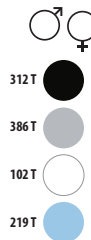

♀	A/B	XS	S	M	L	XL	XXL	3XL
		66/47	67/49	68/51	69/53	70/57	71/61	72/65

1	20	5 KG	57 X 37 X 30 CM
---	----	------	-----------------

CARTELLA COLORI SOLO Group

102 Bianco
219 Cielo brillante

220 Cielo
228 Blu scuro