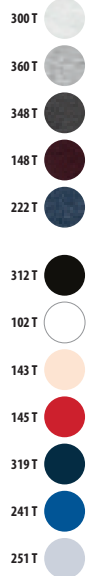

SOL'S SPENCER Women 03103

FELPA GARZATA 280 TECNOLOGIA LSF
(Low Shrinkage Fabric)

80% cotone Ringspun - 20% poliestere

XS	S	M	L	XL	XXL	3XL
67/48	68/51	69/54	70/57	71/60	72/63	73/66

XS	S	M	L	XL	XXL
62/44	63/47	64/50	65/53	66/56	67/59

melange