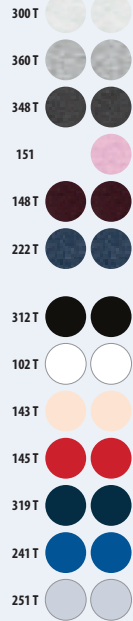

SOL'S SULLY Women 03104

FELPA GARZATA 280 TECNOLOGIA LSF
(Low Shrinkage Fabric)

80% cotone Ringspun - 20% poliestere

XS	S	M	L	XL	XXL	3XL
70/48	71/51	72/54	73/57	74/60	75/63	76/66

XS	S	M	L	XL	XXL
62/44	63/47	64/50	65/53	66/56	67/59

melange