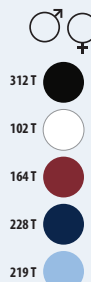

POPELINE STRETCH

CAMICIE, PULLOVER,
CRAVATTE E GREMBIULI

SOL'S EXCESS

17020

POPELINE STRETCH 140

97% cotone - 3% elasthan

	XS	S	M	L	XL	XXL	3XL
A/B	62/45	64/48	66/51	68/54	70/57	72/60	73/63

4,3 KG
55 X 36 X 17 CM
1 20

SOL'S BROADWAY

17030

POPELINE STRETCH 140

97% cotone - 3% elasthan

	S	M	L	XL	XXL	3XL	4XL	5XL
A/B	76/54	78/57	80/60	82/63	84/66	86/69	88/72	88/75

	S	M	L	XL	XXL	3XL	4XL	5XL
cm	37-38	39-40	41-42	43-44	45-46	47-48	49-50	50/51

6,1 KG
57 X 37 X 30 CM
1 20