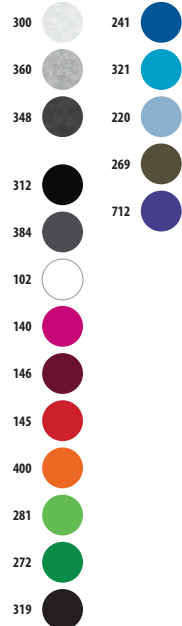

50/50 BEST DEAL

50/50 BEST DEAL

FELPE

SOL'S SNAKE

47101

FELPA GARZATA 280

50% cotone Ringspun - 50% poliestere

A/B	XS	S	M	L	XL	XXL	3XL	4XL*
	66/48	67,5/51	69/54	70,5/57	72/60	73,5/63	75/66	75/69

*Taglia disponibile su alcuni colori

melange

SOL'S SPIDER

01168

FELPA GARZATA 260

50% cotone - 50% poliestere

A/B	S	M	L	XL	XXL	3XL
	67/51	68/54	69/57	70/60	71/63	72/66

melange

CARTELLA COLORI SOLO Group

102 Bianco   146 Bordeaux   241 Blu royal   272 Verde prato   301 Giallo oro
140 Fucsia   167 Rosso Borgogna   264 Verde bottiglia   281 Verde lime   312 Nero
145 Rosso   220 Cielo   269 Army   300 Ash   319 Blu oltremare

321 Acqua   384 Grigio scuro
348 Grigio antracite melange   400 Arancio
360 Grigio medio melange   712 Viola scuro